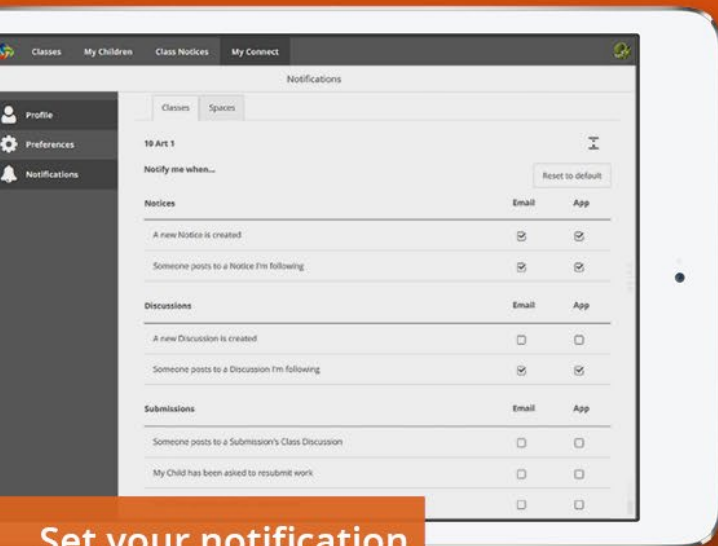

Mindarie Senior College

6207 5500

CONNECT NOW
For Parents

The convenience of
Connect in the palm

CONNECT NOW

A free mobile app that displays all the latest activity from your children's classes.

- read notices, view class photos and discussions
- post a comment directly from your mobile device
- access attachments